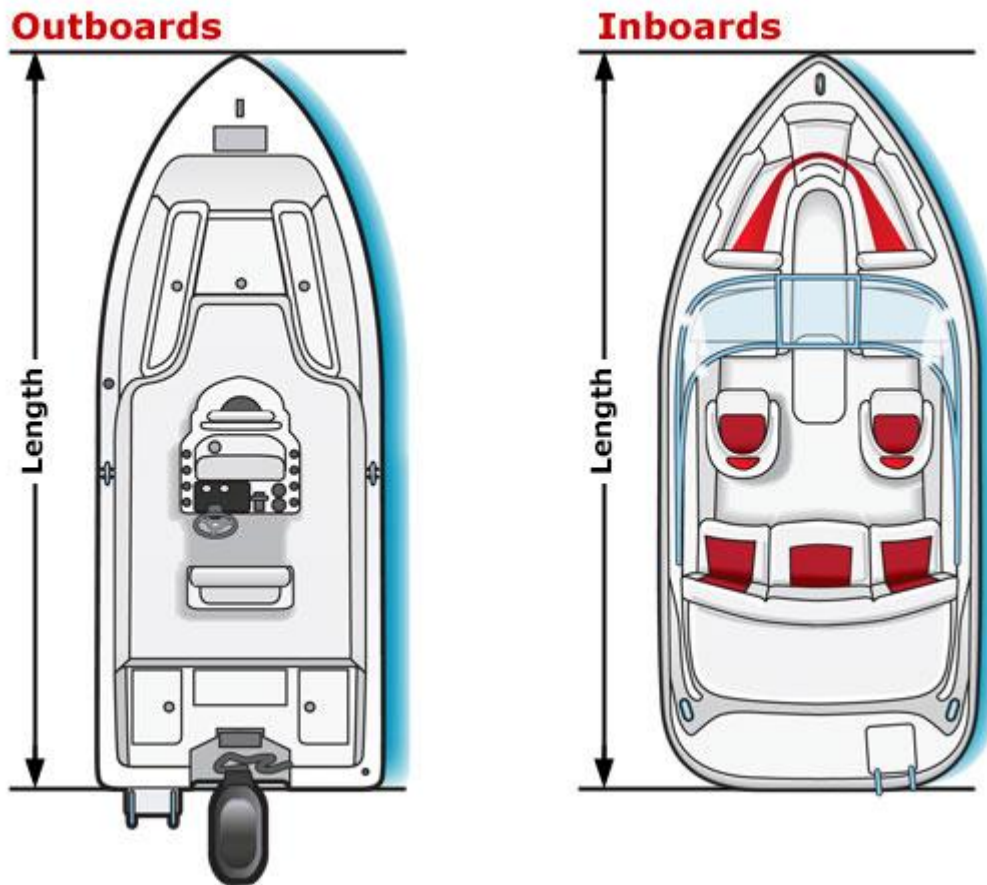

MARINERS COVE ASSOCIATION

Max Pontoon Models

20 foot model pontoon classes are the max allowed.

*The manufacture product specification must state that both the **Pontoon deck length** and **Pontoon log (tube) length** are less than 21 feet.*

Here is an example:

2018 Tracker Party Barge 20 DLX

- Deck length: 19' 10"
- Pontoon log length: 20' 4"

Measuring Length Overall must be less than 21 feet

Boat width is measured at the boats widest point.

Boat width under 7 feet only allowed on 7 foot docks.

Boat width under 8 feet only allowed on 7 or 8 foot docks.

Boat width over 8 feet only allowed on 8 or 10 foot docks.